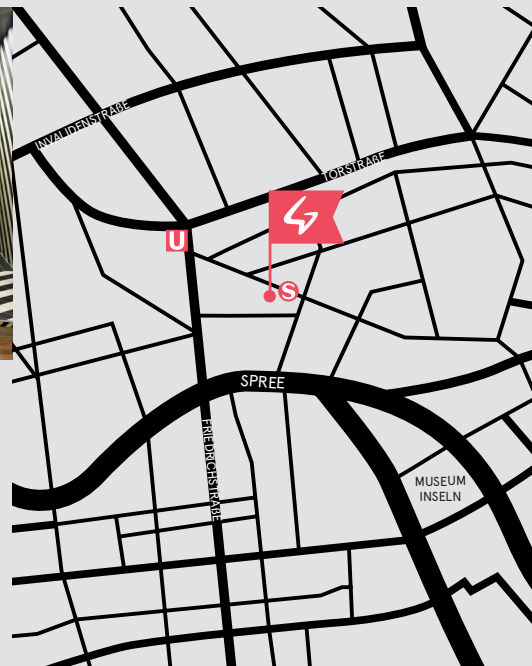

NEED A PLACE TO CRASH AFTER THE EVENT?

We have both SHARED and PRIVATE rooms