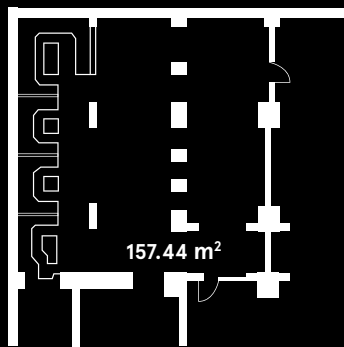

HOSTEL OVERVIEW

- 139 Rooms
- Alfresco Courtyard
- Library Lounge
- Café
- Bar
- 24 Hour Reception
- Free Wi-Fi

BASEMENT

DIMENSIONS (cm) 288 Height

Boardroom

15-20 SEATS

Classroom

42 SEATS