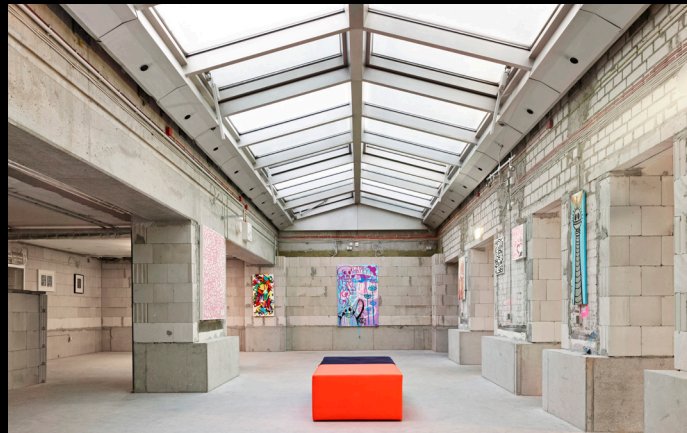

SAY HELLO TO THE COOLEST EVENT AND MEETING SPACE IN BERLIN MITTE

GENERATOR

Berlin Mitte is packed full of personality, great spaces and charm. Our bright, spacious and transformable basement space can be adapted to suit most events and occasions.

HOSTEL OVERVIEW

- 139 Rooms
- Alfresco Courtyard
- Library Lounge
- Café
- Bar
- 24 Hour Reception
- Free Wi-Fi

BASEMENT

DIMENSIONS (cm) 288 Height

Boardroom

15-20 SEATS

Classroom

42 SEATS

Cinema

60 SEATS

Cabaret

40 SEATS

Standing

200 PAX

Including:

- Projector/Screen
- 1 x Pin Wall
- 5 x Flip Charts/White Board
- 1 Corkboard