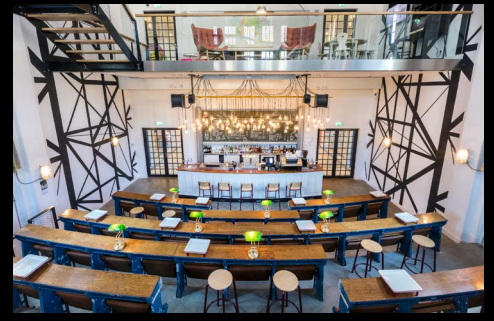

# SAY HELLO TO THE COOLEST EVENT AND MEETING SPACE IN AMSTERDAM

GENERATOR

Our Amsterdam property is full of personality, packed with great spaces and bursting with character. We have something to suit most needs with our perfectly transformable spaces. From our auditorium style bar, our former library space to the ever popular night bar we call Oosterbar, we've got you covered.

## AUDITORIUM BAR

Open until 2:00am

Cinema  
70 SEATS

Standing  
160 PAX

Including:

- Mezzanine seating area
- Projector screen
- Bar

## LIBRARY

Open until 1:00am

Cinema  
52 SEATS

U-Shape  
22 SEATS

Boardroom  
18 SEATS

Standing  
90 PAX

Including:

- Mezzanine area
- Projector screen
- Mobile Bar

## OOSTERBAR NIGHTBAR

Open until 3:00am SUN to THU  
4:00am FRI and SAT

Including:

Standing

180 PAX

- DJ Set Up
  - 2 x CDJ 2000 NXS2
  - 1 x DJM 900 NX32
  - 2 x Pioneer PLX1000
  - 2 x Needles Ortofon Pro