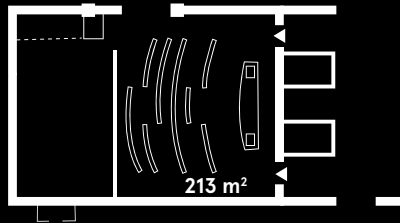

AUDITORIUM BAR

Open until 2:00am

Cinema
70 SEATS

Standing
160 PAX

Including:

- Mezzanine seating area
- Projector screen
- Bar