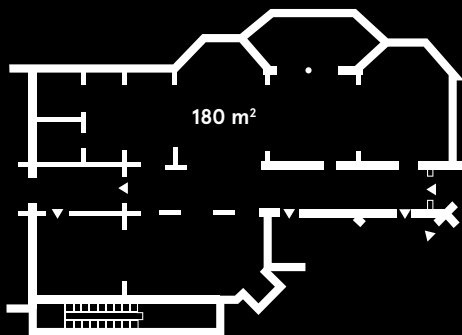

CANTEEN

Open until 1:00am