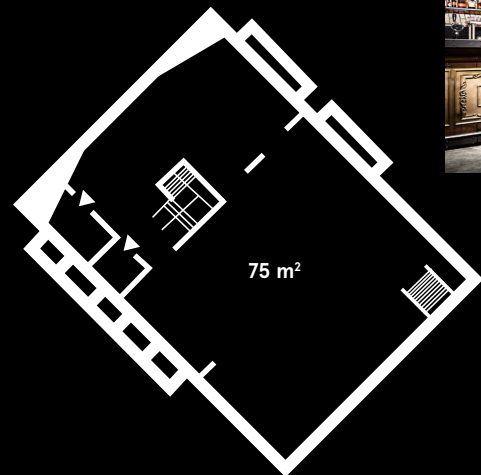

OOSTERBAR NIGHTBAR

Open until 3:00am SUN to THU
4:00am FRI and SAT